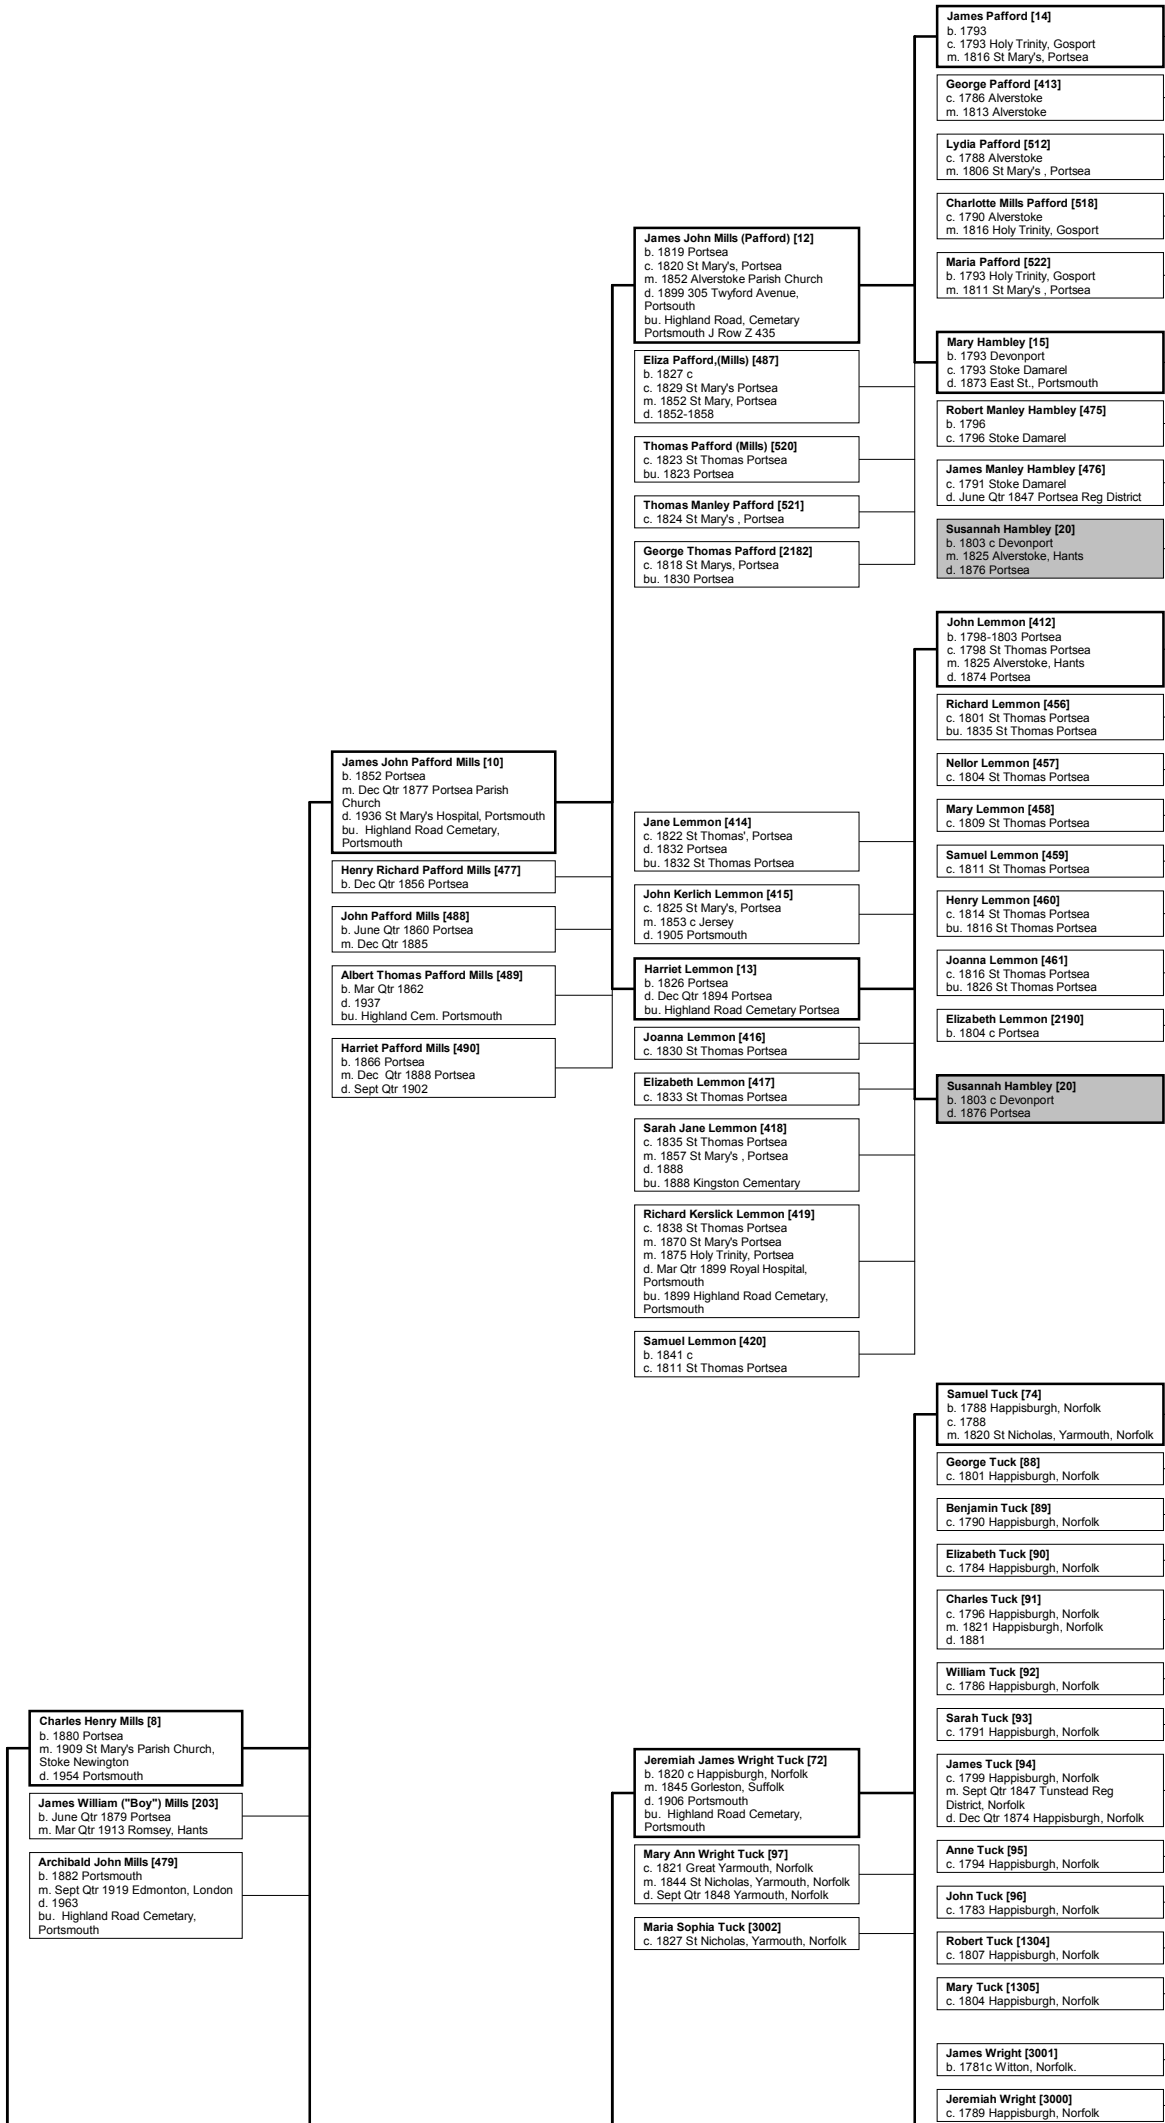

Ancestors of Grace Edith Mills